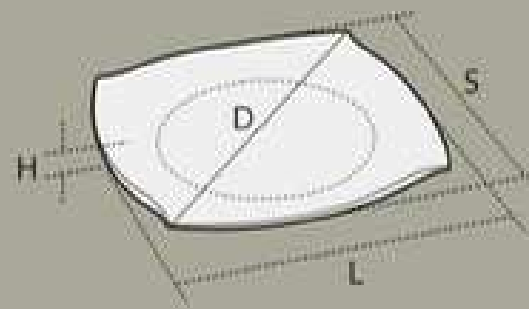

FORTE 50460 White