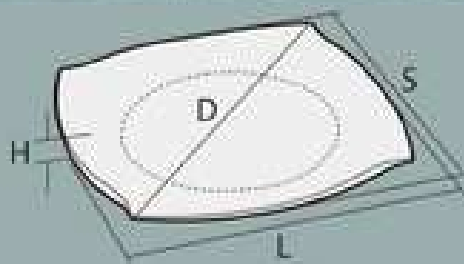

**50460-5247**  
24cm SQUARE PLATE  
D289mm/L239mm/S239mm/H24mm

**50460-5241**  
21cm SQUARE PLATE  
D244mm/L209mm/S209mm/H22mm

**50460-5265**  
16cm SQUARE PLATE  
D182mm/L158mm/S158mm/H20mm

L = Long Length S = Short Length  
H = Height D = Diameter  
Mentioned capacity(cc) is full.